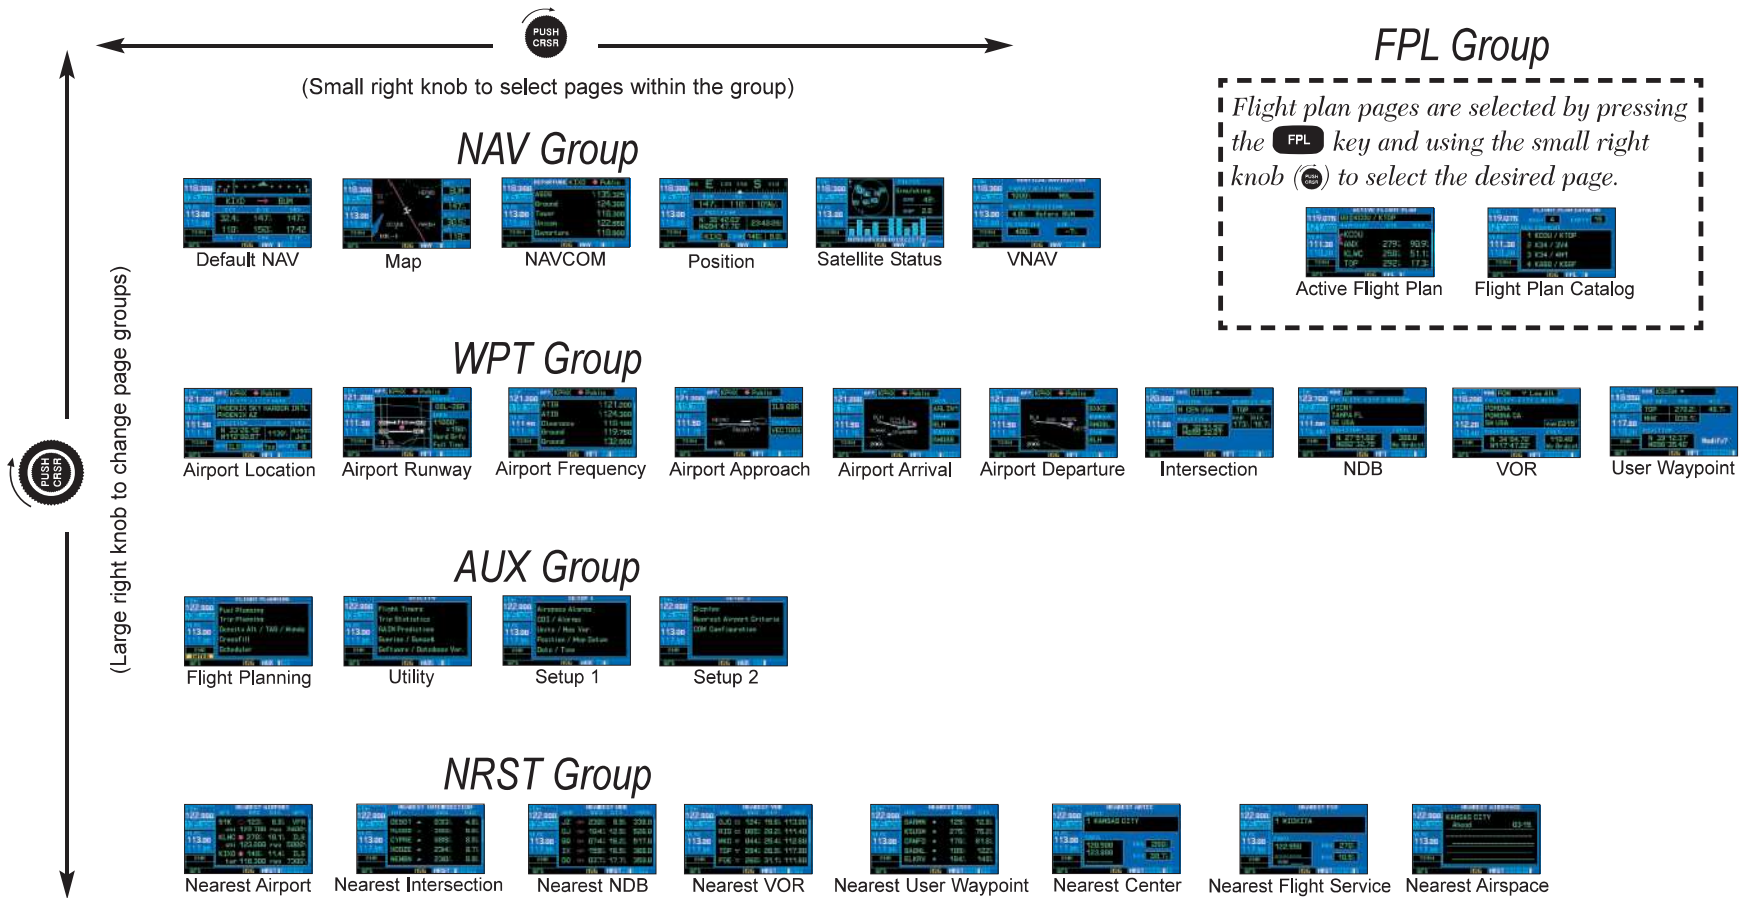

# PAGE SELECTION

Selection of any main page is performed using the large (⊖) and small (⊖) right knobs. The large right knob (⊖) selects the page group: NAV, WPT, AUX or NRST. The small right knob (⊖) selects the desired page within a group. To quickly select the default NAV page, press and hold **CLR**.